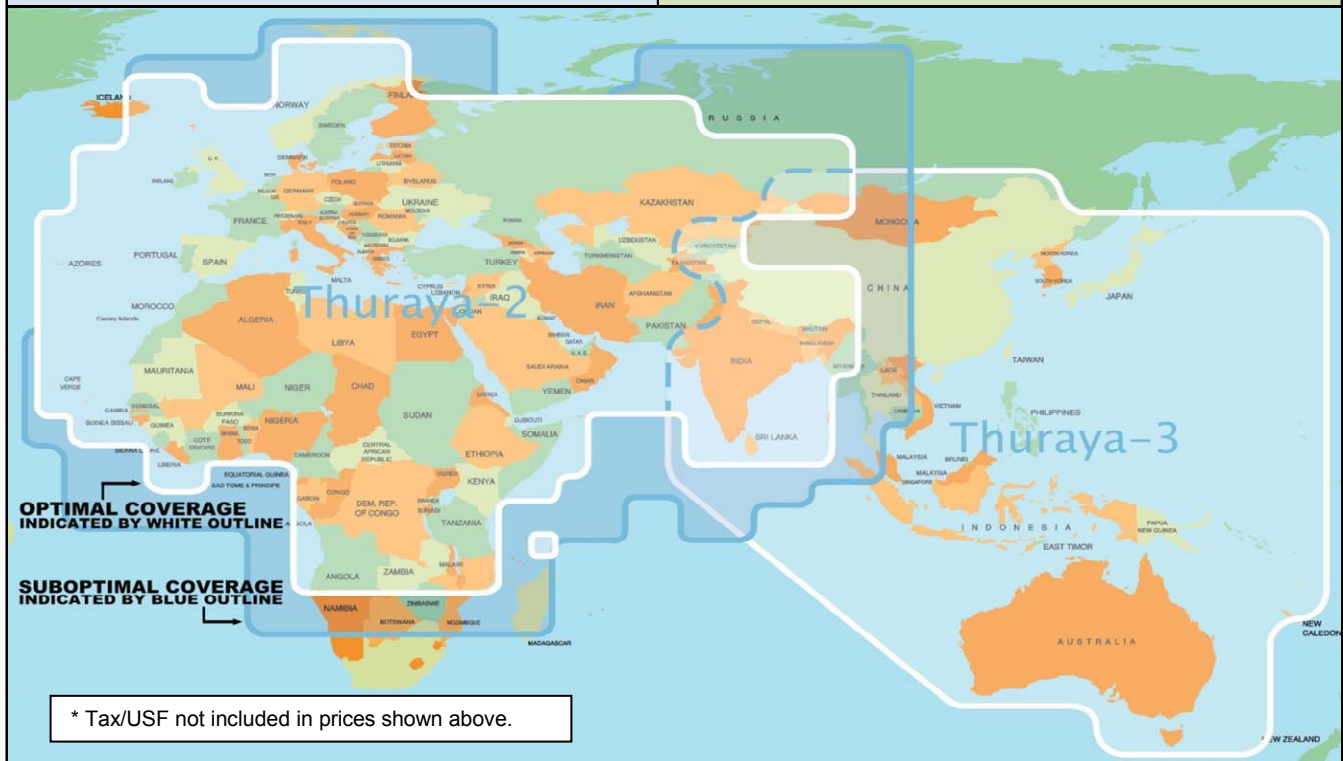

POSTPAID PHONE PLANS

- **$29.95** per month
- GSM cellular capability on select phones**
- +$5/mo 9.6 kbps Data
- +$5/mo Fax
- +$30/mo GmPRS “always on” internet***

CALL DESTINATION	RATE
to another Thuraya	$0.99 per min
to BAND 1*	$1.69 per min
to BAND 2*	$4.99 per min
to BAND 3* Catch All	$8.00 per min
SMS	$0.49 ea

* **NOTES:** PSTN refers to public switched telephone network numbers. Rates subject to change without notice.

** **GSM-MODE CALLS:** Some Thuraya phones have a GSM cellular mode. The rates shown on this document only describe rates for Thuraya-mode calls.

*****GmPRS ALWAYS ON INTERNET:** Data speeds reach up to 15 kbps upload and 60 kbps download on a best effort basis. Monthly bundle of 5120 Kbytes usage included.

PREPAID CARDS $99 ea

- Voice, fax, and 9.6 kbps data
- Includes $10 of usage & 12-mo validity
- Reload online or over the phone:
  - 80-UNIT RELOAD VOUCHER $95
  - 160-UNIT RELOAD VOUCHER $169

CALL DESTINATION	RATE
to another Thuraya	$0.99 per min
to BAND 1*	$1.49 per min
to BAND 2*	$4.99 per min
to BAND 3* Catch All	$8.00 per min
GmPRS Data (optional)	$5 per MB
SMS	$0.49 ea

* PSTN refers to public switched telephone network numbers. Outbound GSM Cellular calls not allowed. Optional GmPRS data billed in one MB (megabyte) increments and $20 activation applies. Rates subject to change without notice.

ThurayaIP Internet up to 444 kbps!!

- **$44.95** per month
- Prepaid Usage: $6.45 to $8.95 per MB