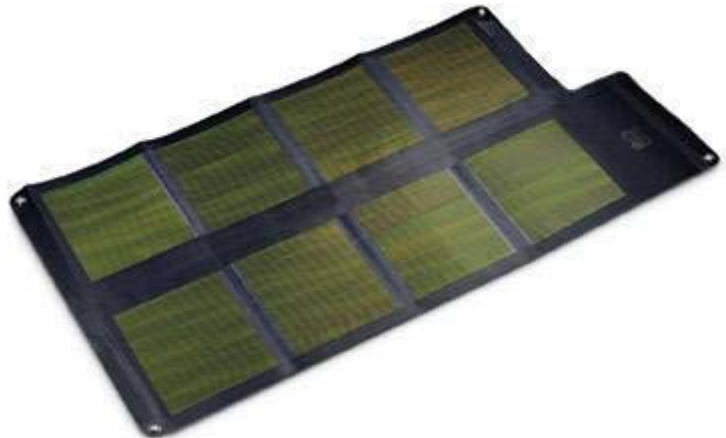

26-Watt Model

Open Size: 21 3/8 x 42 x 1/32 in (54 x 107 x 0.08 cm)
Closed size: 8 1/2 x 11 x 1 in (22 x 28 x 2.5 cm)
Weight: 1.7 lbs (0.77 kg)
Output: 26 W, 12 V, 1400 mA (max)
STACKABLE: Up to 3 can be connected for 78 Watt max