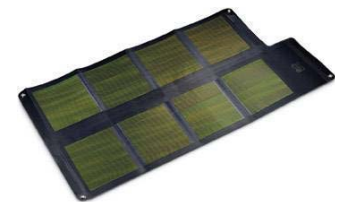

Solar Chargers

About Outfitter Satellite:

Our company has been offering Iridium products for over 10 years. Same-day pickup is available from Nashville, TN and Anchorage, AK. We carry a wide variety of accessories: docking stations, antennas, lightning protectors, and cables for marine, fixed-site, and vehicular applications. Our technical support staff will respond to your needs 24/7. We offer flexible rate plans, online or mailed billing, and reminder services for customers with prepaid plans.

- Soft case back pack solutions
- Watertight Pelican cases
- Solar Chargers
- Mast and Car Antennas
- Docking Stations
- Rack-Mountable and Multi-Line Fixed-Site Solutions